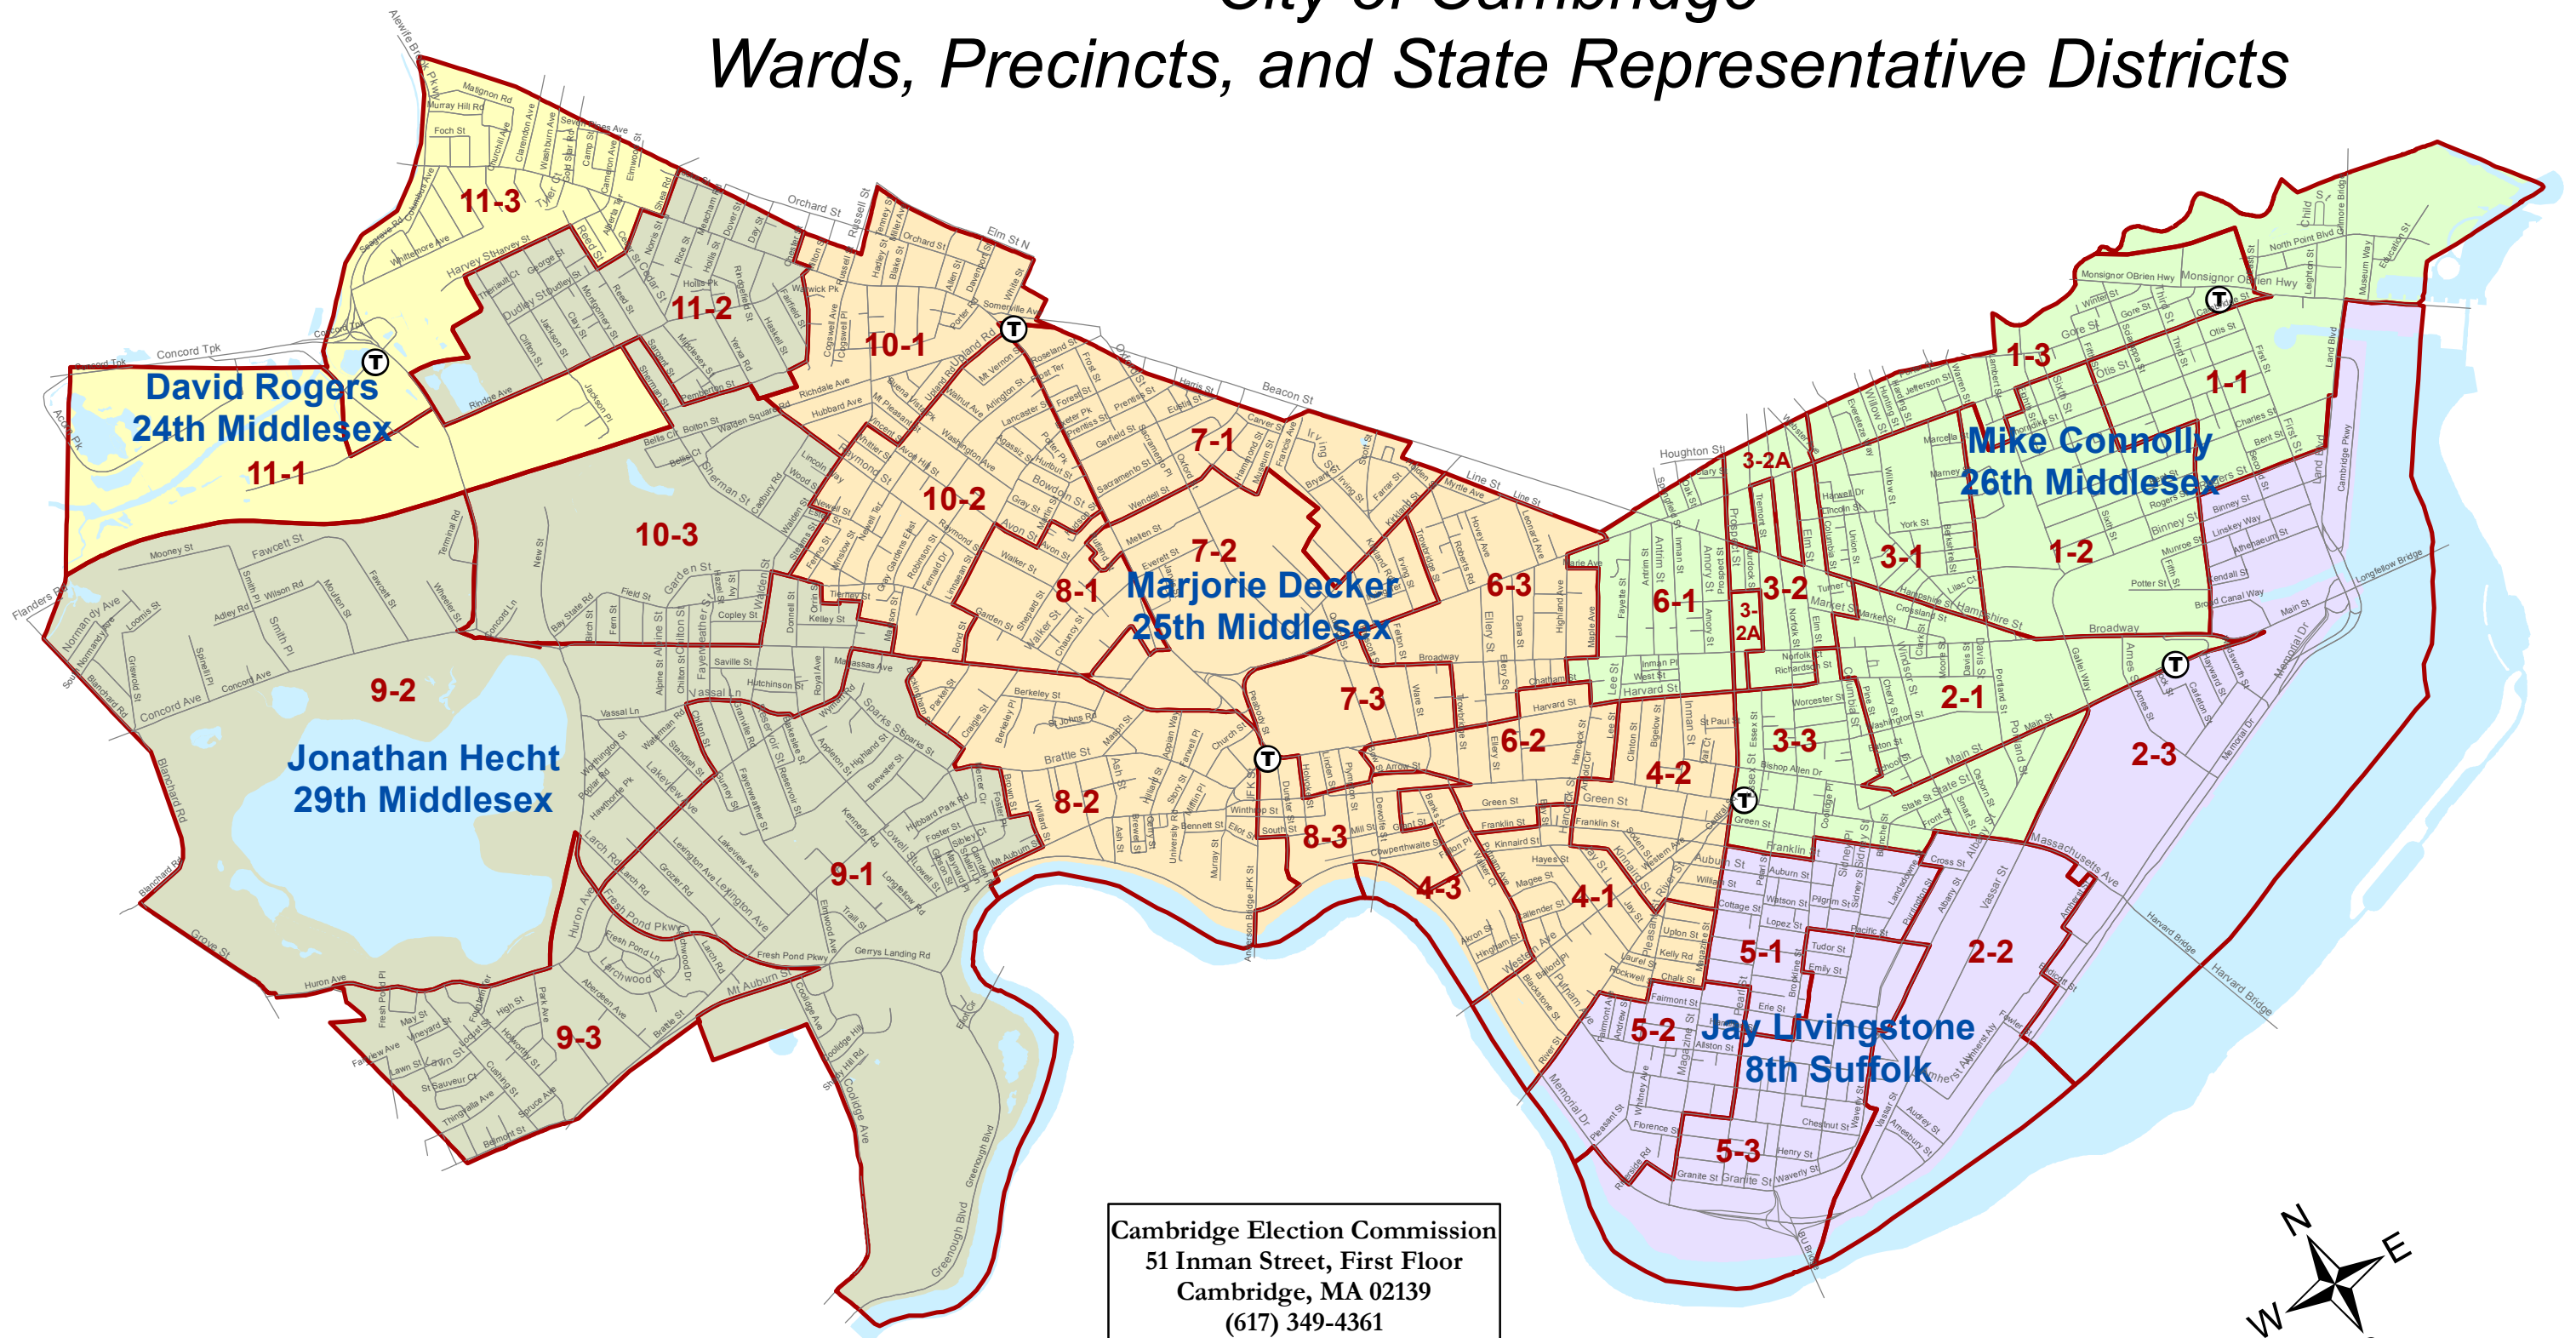

City of Cambridge

Wards, Precincts, and State Representative Districts

Cambridge Election Commission
 51 Inman Street, First Floor
 Cambridge, MA 02139
 (617) 349-4361
 Elections2@CambridgeMA.gov

Legend
 Ward and Precinct Boundaries

11 Wards, 33 Precincts approved by the Cambridge Election Commission on June 15, 2011
 and the Local Election District Review Commission (LEDRC) on July 14, 2011.
 Wards and Precincts effective December 31, 2011.