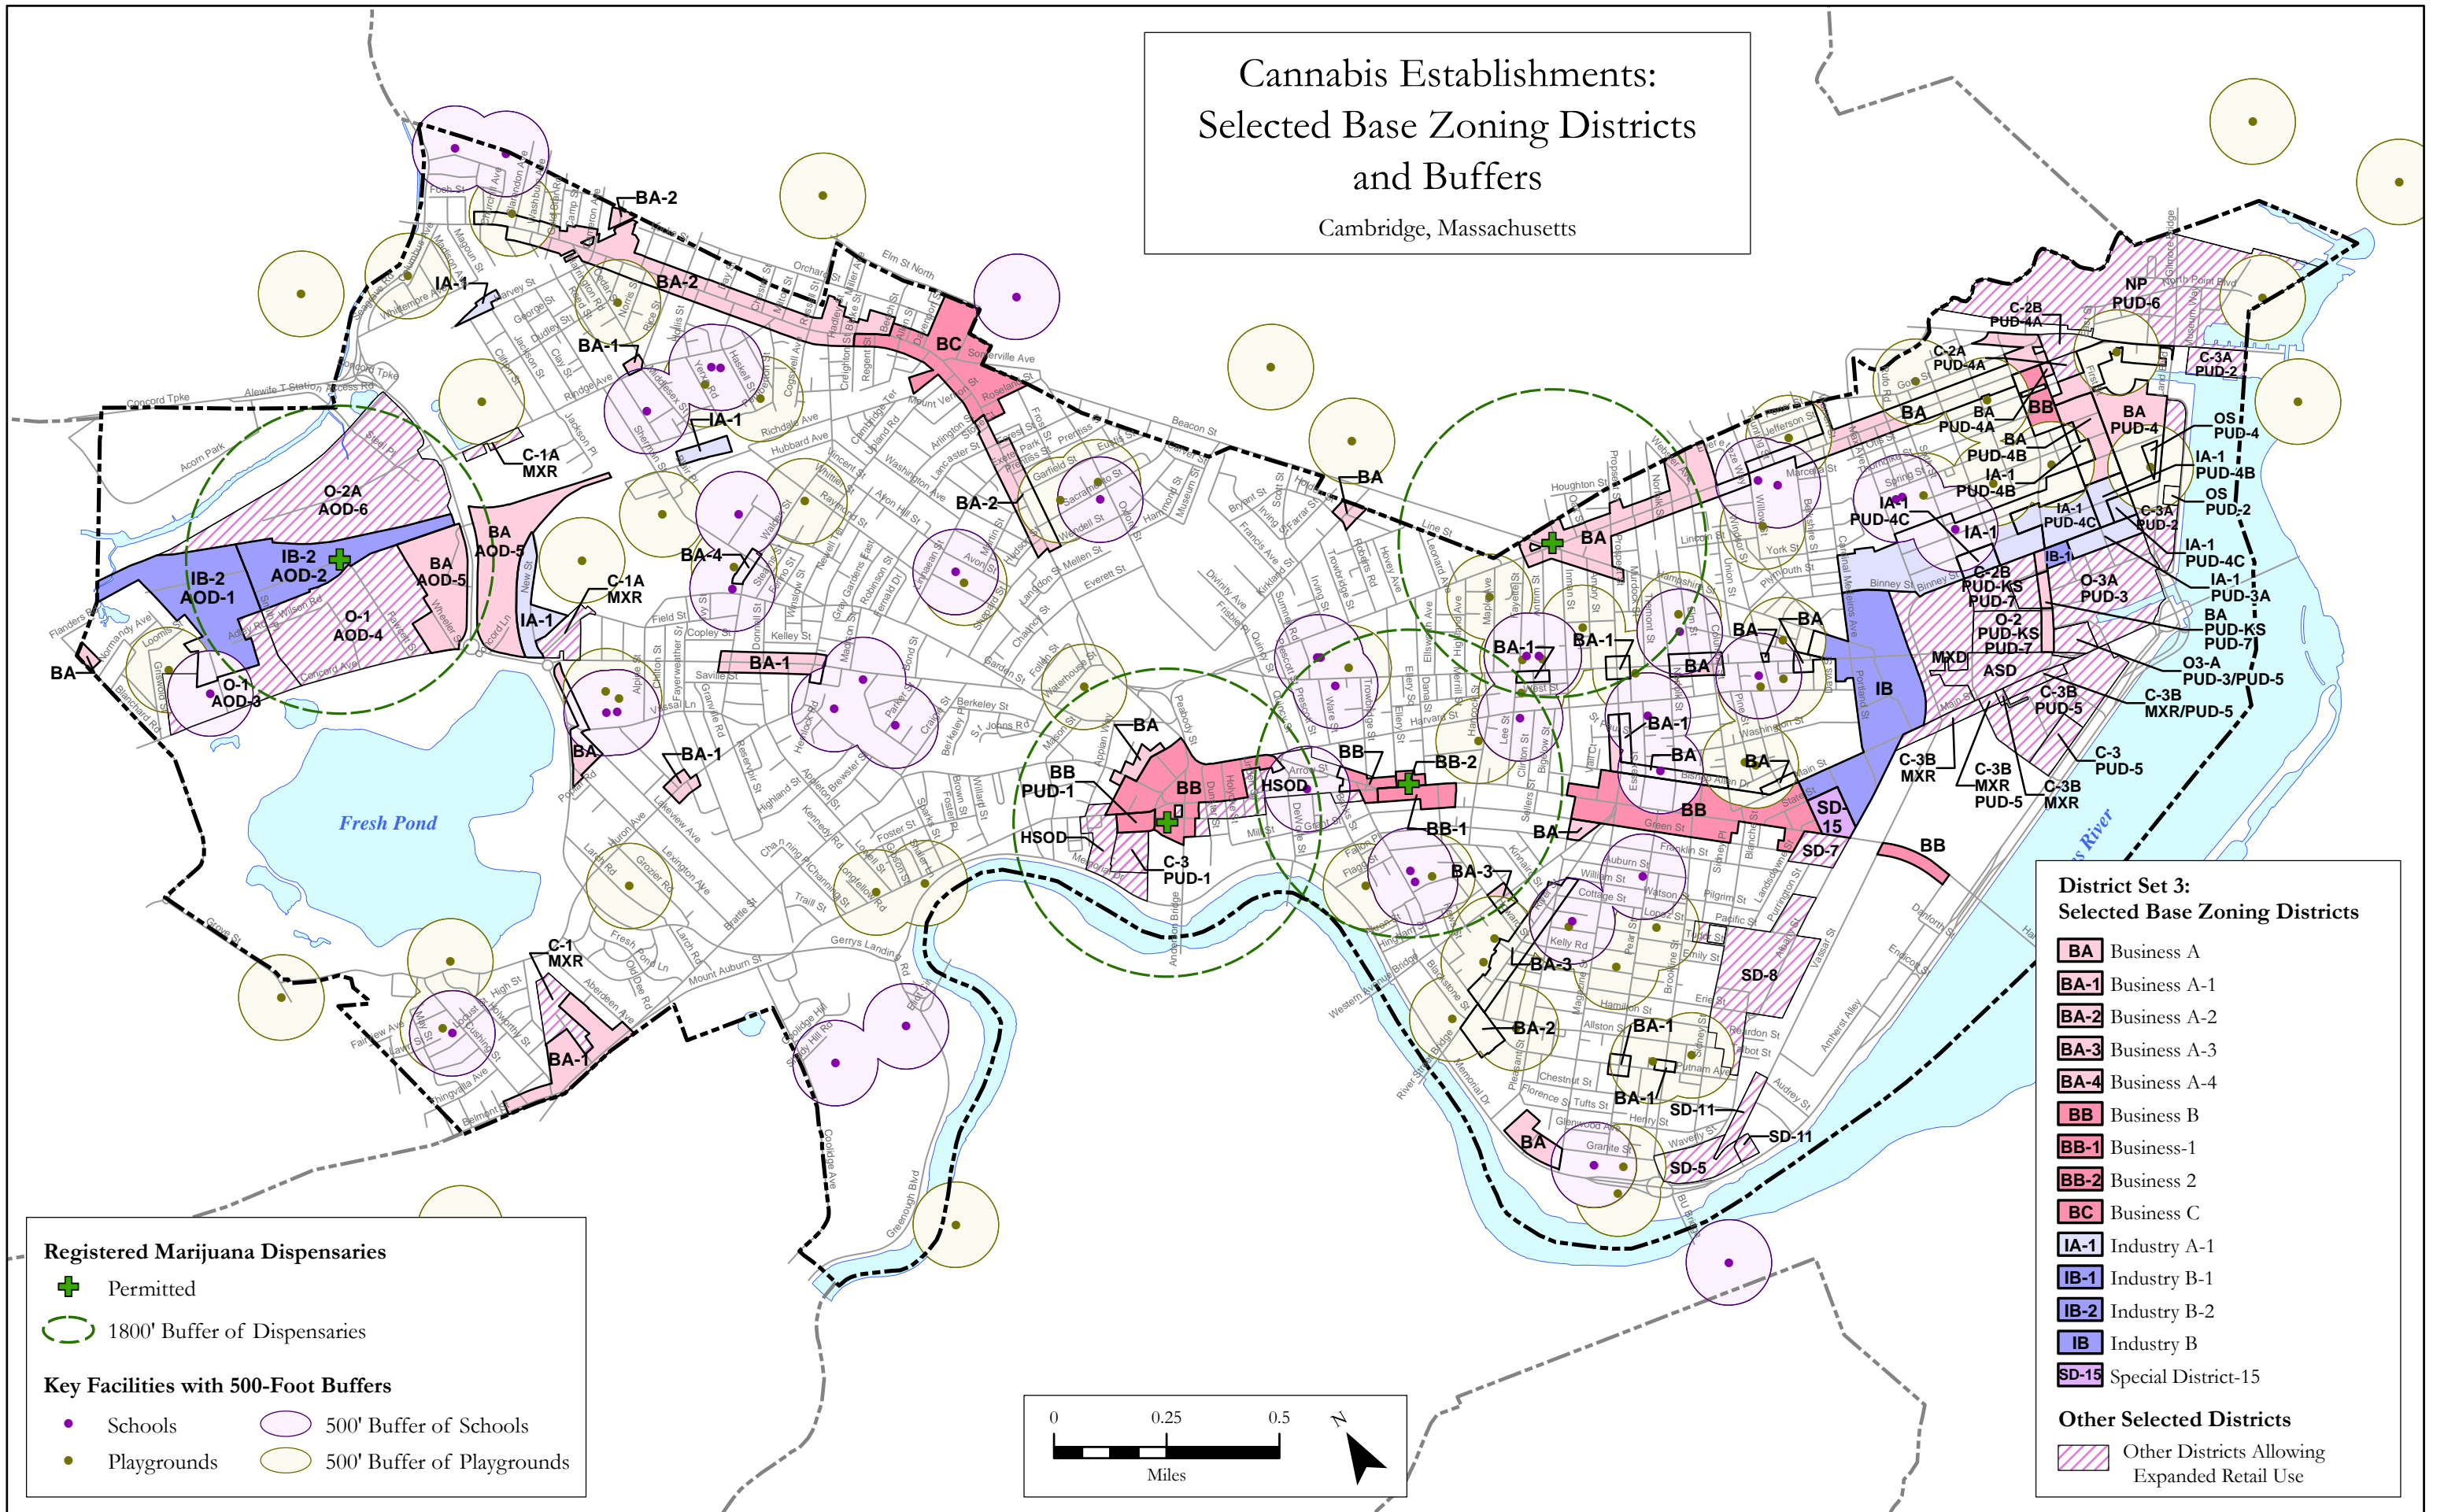

Cannabis Establishments: Selected Base Zoning Districts and Buffers

Cambridge, Massachusetts

Registered Marijuana Dispensaries

- + Permitted
- 1800' Buffer of Dispensaries

Key Facilities with 500-Foot Buffers

- Schools
- 500' Buffer of Schools
- Playgrounds
- 500' Buffer of Playgrounds

**District Set 3:
Selected Base Zoning Districts**

- BA Business A
- BA-1 Business A-1
- BA-2 Business A-2
- BA-3 Business A-3
- BA-4 Business A-4
- BB Business B
- BB-1 Business-1
- BB-2 Business 2
- BC Business C
- IA-1 Industry A-1
- IB-1 Industry B-1
- IB-2 Industry B-2
- IB Industry B
- SD-15 Special District-15

Other Selected Districts

- Other Districts Allowing Expanded Retail Use